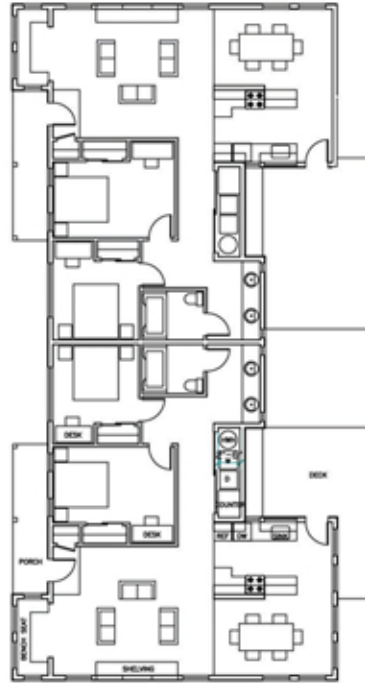

## The Sweet Bay Condo

2 Bedrooms

900 square feet per unit

First Floor Plan

Kitchen/Dining Room

Living Room/Entry

Interior Perspectives

Front Porch

Exterior Perspective