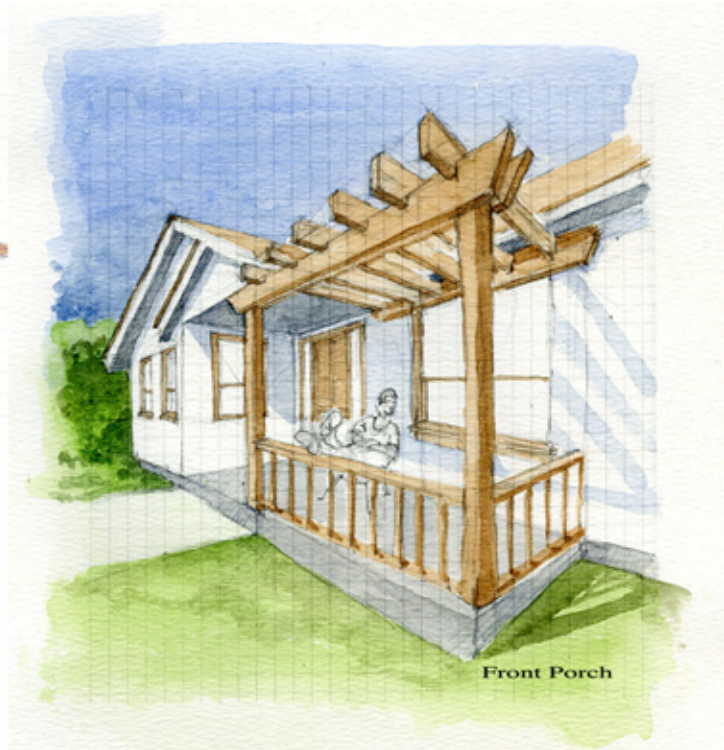

## The Sweet Bay Condo

2 Bedrooms

900 square feet per unit

First Floor Plan

Kitchen/Dining Room

Living Room/Entry

Interior Perspectives

Front Porch

Exterior Perspective