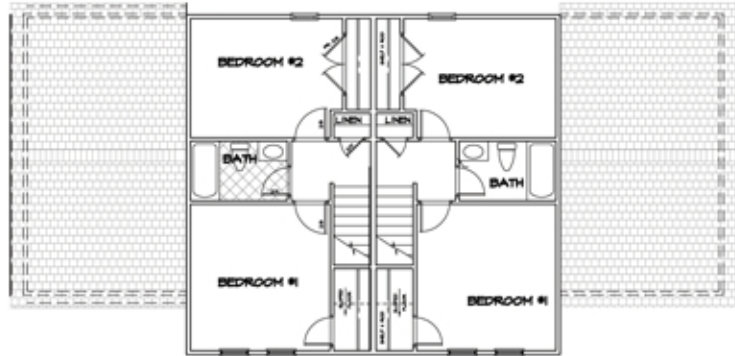

## The Sweet Bay Condo

2 Bedrooms with Garage  
or Balcony

900 square feet per unit

Second Floor Plan

First Floor Plan

Exterior Elevation