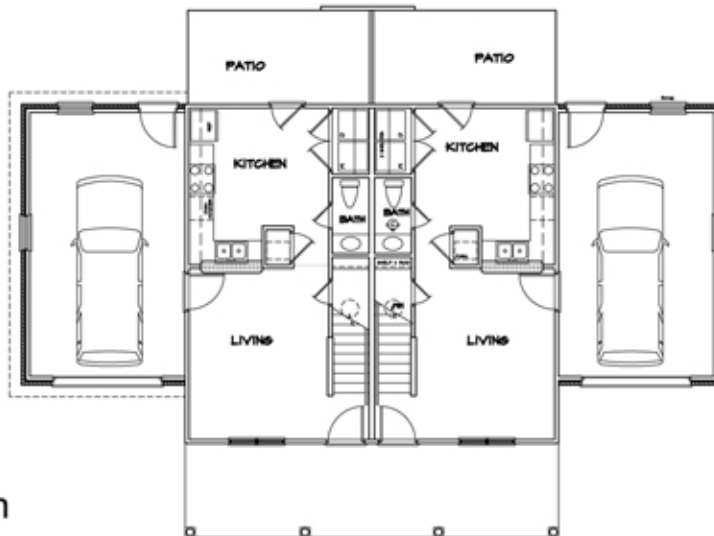

## The Sweet Bay Condo

2 Bedrooms with Garage  
or Balcony

900 square feet per unit

Second Floor Plan

First Floor Plan

Exterior Elevation